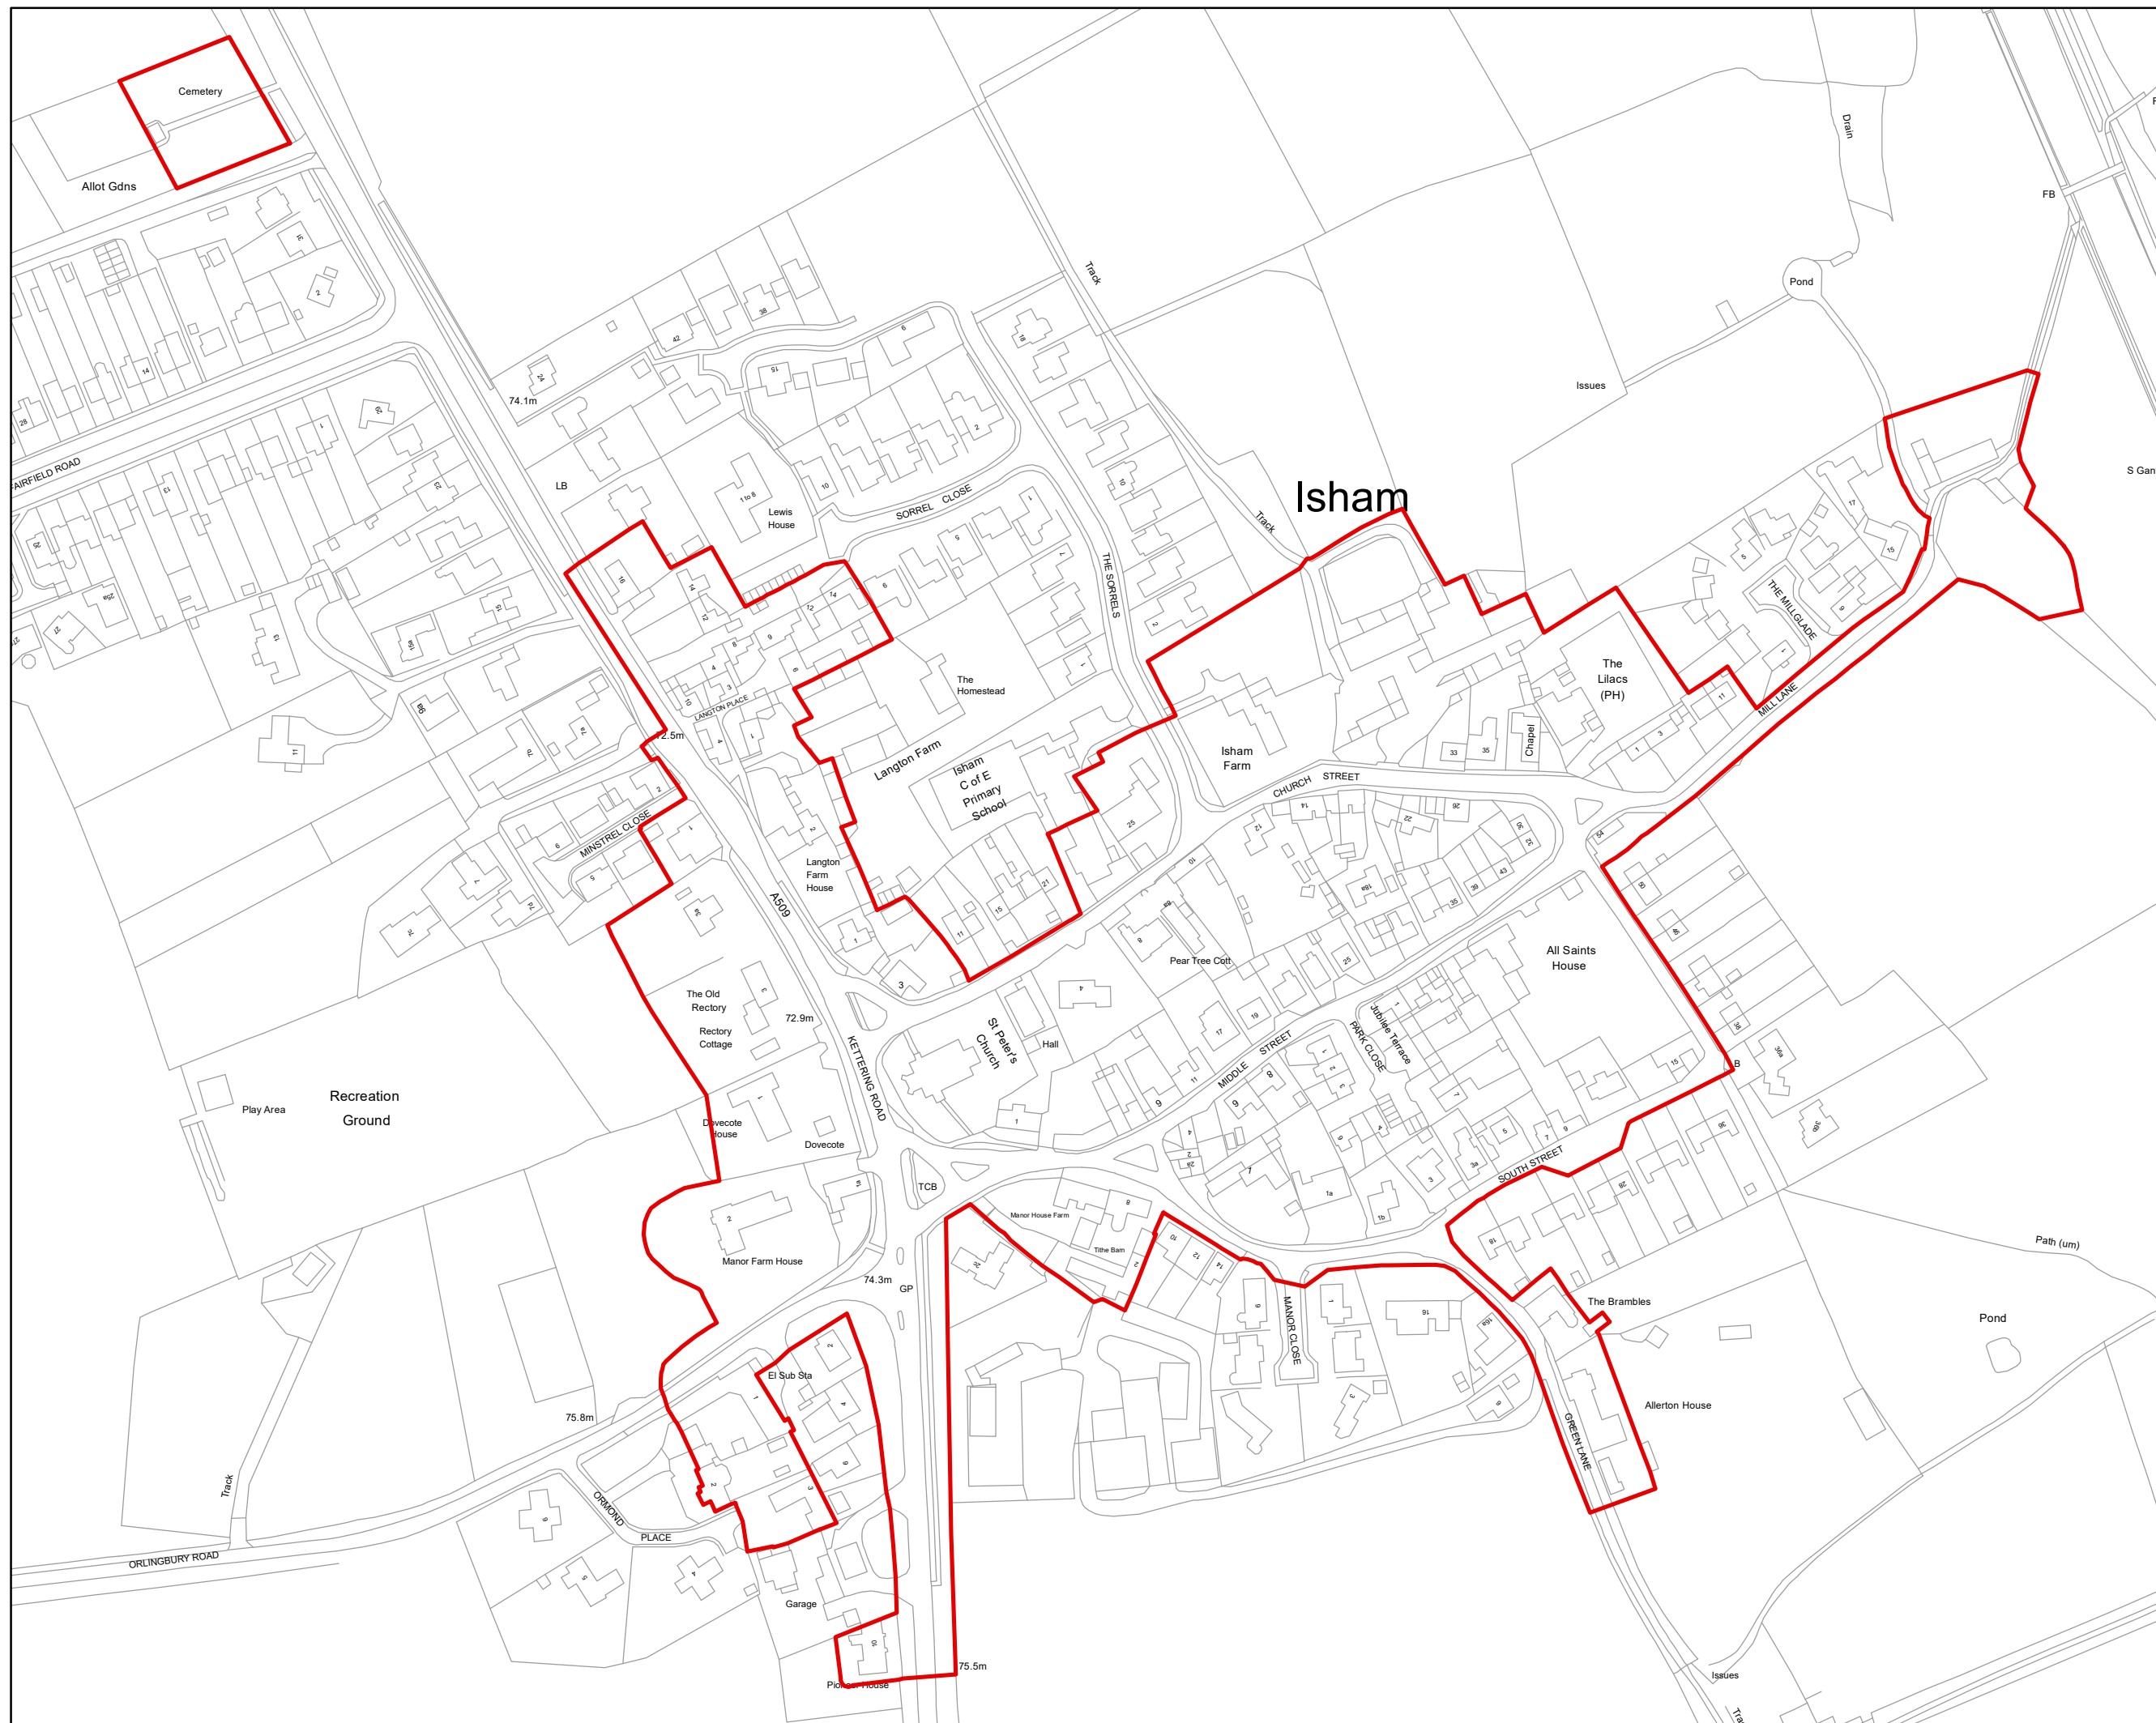

Scale:
1:2,250

Planning & Local
Development

Isham Conservation Area

 Revised Isham Conservation Area 2021

This map is accurate to
the scale specified above
when reproduced at:
A3

© Crown Copyright
and database right 2021.
Ordnance Survey 100063687.