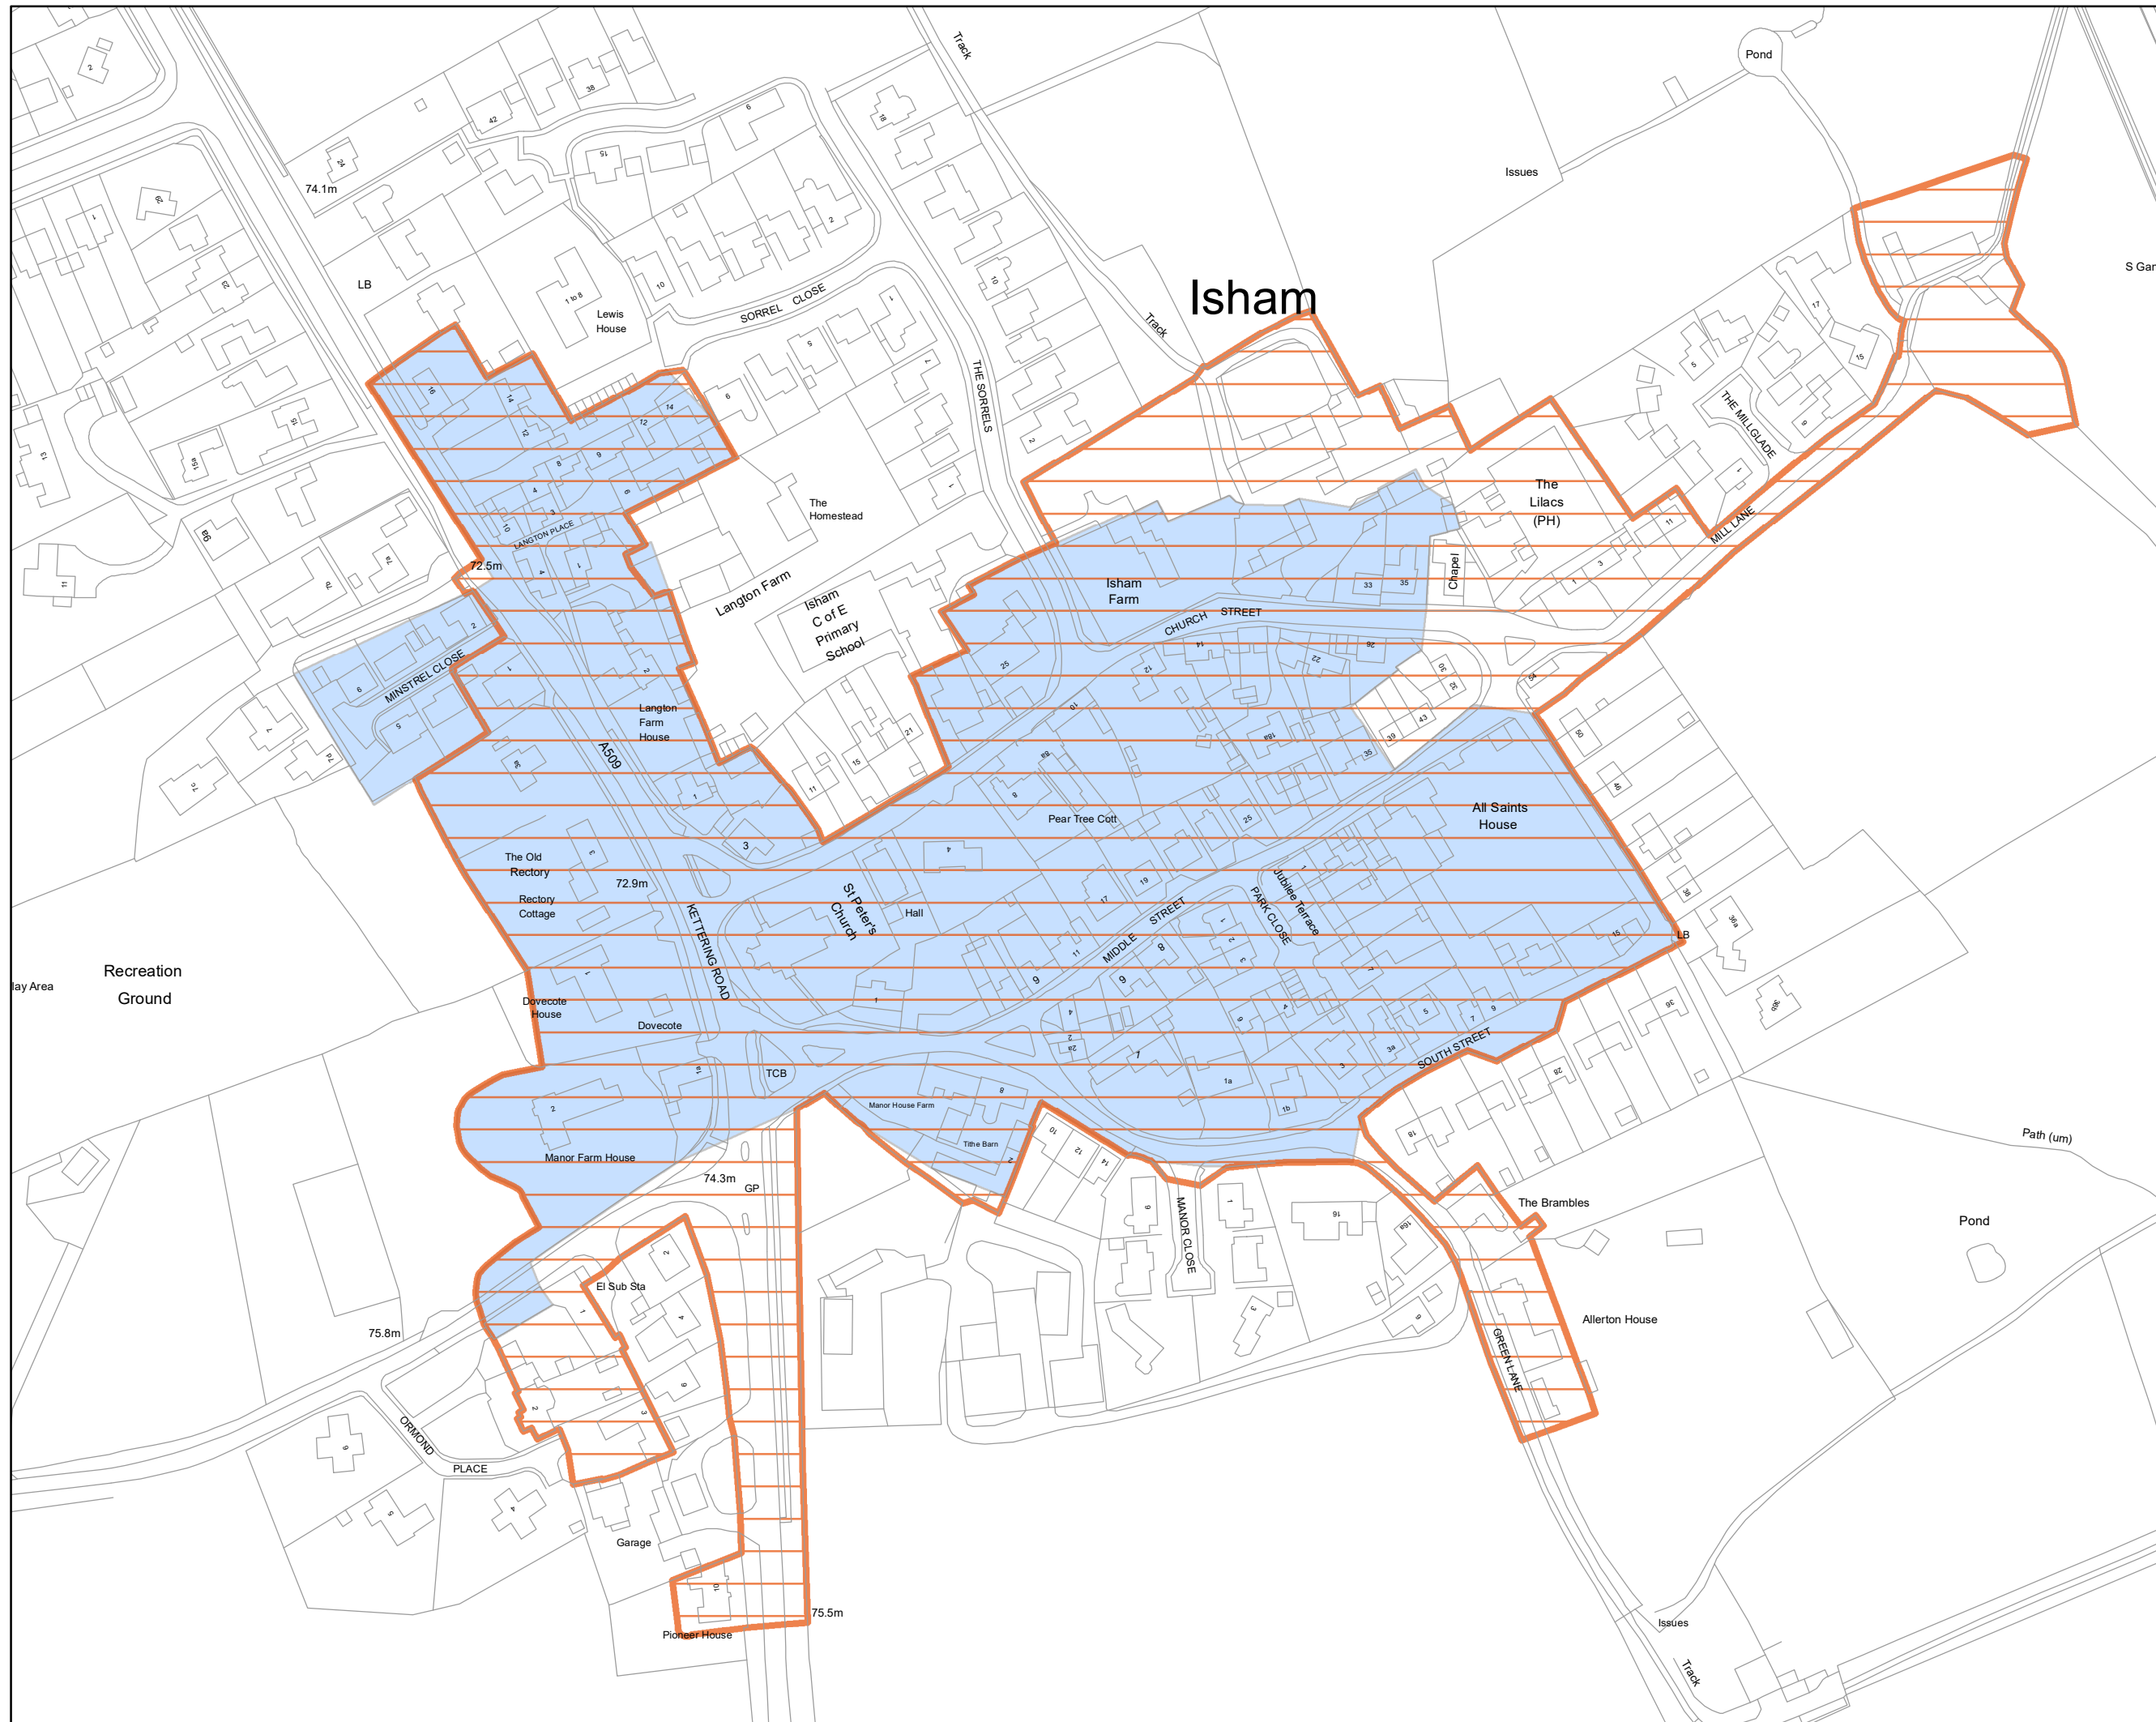

Scale:
1:2,000

Planning Policy

Isham Conservation
Area

Legend

-  Proposed Isham Conservation Area
-  Existing Isham Conservation Area

This map is accurate to
the scale specified above
when reproduced at:
A3